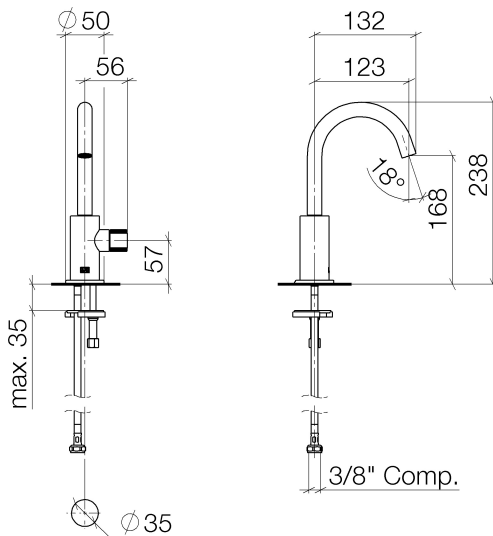

Sink - Meta

Pillar tap cold water only - polished chrome

Article number: 17 500 661-00 0010

- 4-7/8" Projection
- Swiveling spout 360°
- Round aerated stream
- Total height 9-3/8"
- Height to aerator/spout outlet 6-5/8"
- 1-3/8" hole diameter
- 1/2" connection
- 2 x pressure hose with 3/8" compression fitting
- Flange diameter 2"
- Water flow rate limited to max. 1.2 gpm
- lead-free

polished chrome

Dimensional drawing

Sink - Meta

Pillar tap cold water only - polished chrome

Article number: 17 500 661-00 0010

All dimensions in mm / inch = mm x 0,0394

Flow rate chart

Sink - Meta

Pillar tap cold water only - polished chrome

Article number: 17 500 661-00 0010

Other surface finishes

platinum matte

17 500 661-06 0010

black matte

17 500 661-33 0010

More custom finish options are available via special production (xTra Service). Please see our finish matrix for availability and pricing or contact a Dornbracht representative.