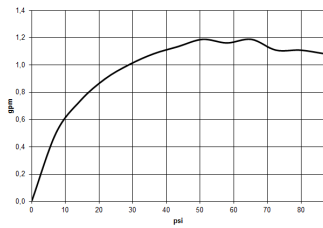

Sink - Meta

Pillar tap cold water only - polished chrome

Article number: 17 500 661-00 0010

- 4-7/8" Projection
- Swiveling spout 360°
- Round aerated stream
- Total height 9-3/8"
- Height to aerator/spout outlet 6-5/8"
- 1-3/8" hole diameter
- 1/2" connection
- 2 x pressure hose with 3/8" compression fitting
- Flange diameter 2"
- Water flow rate limited to max. 1.2 gpm
- lead-free

polished chrome

Dimensional drawing

Sink - Meta

Pillar tap cold water only - polished chrome

Article number: 17 500 661-00 0010

All dimensions in mm / inch = mm x 0,0394

Flow rate chart

Sink - Meta